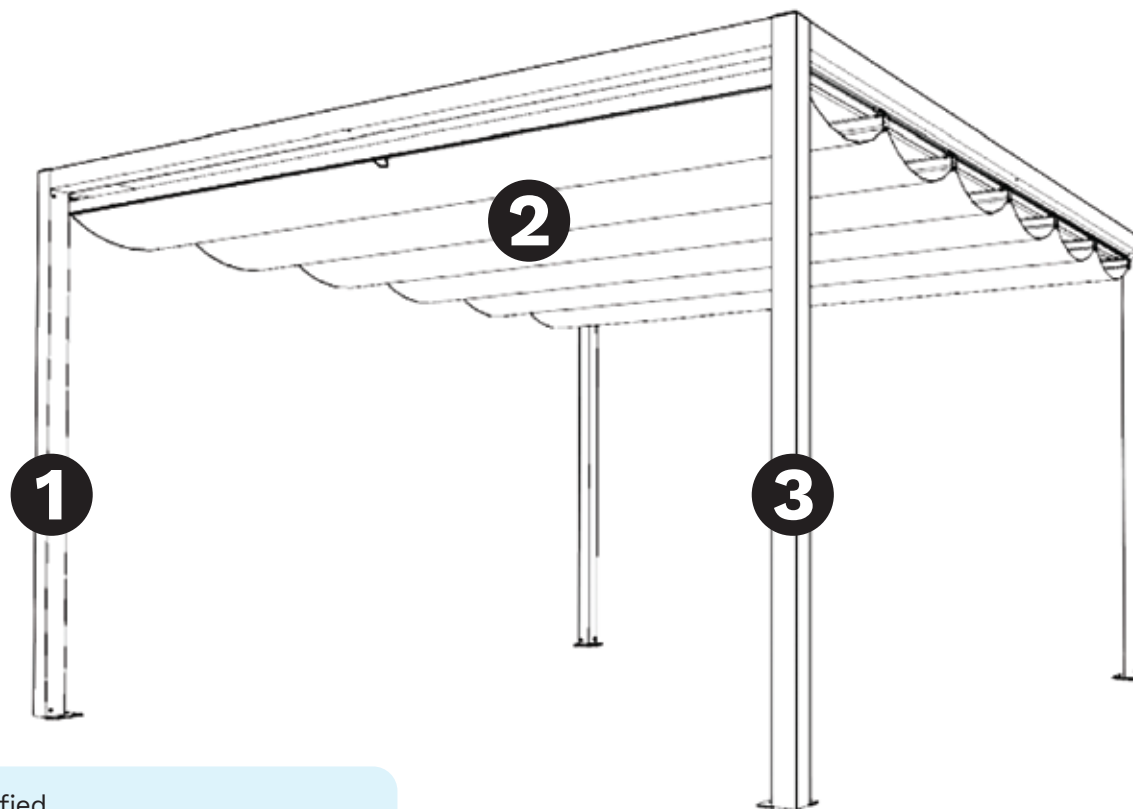

VELARIUM

1 Standard Colour of the Aluminium Frame

- White: Matt-Rough Finish
- Dark-Brown: Matt-Rough Finish
- Dove-Grey: Matt-Rough Finish
- Special Grey: Smooth Finish

2 Standard Colour of the PVC Cover

- White
- Grey
- Champagne
- Dove-Grey

3 Upright

Velarium 120: 120x120 (mm)

	A (cm)	B (cm)	H1 (cm)	H1 tot (cm)	AREA (m²)
	300	300	240	252	9
	400	400	240	252	16
	500	500	240	252	25

**The structure 400 cm x 400 cm has been certified on a 100 Km/h wind load.
**The Structure 500 cm x 500 cm has been certified on a 60 Km/h wind load with extended roof and 100 Km/h with folded roof.
**Wind load data displayed applies to the Velarium 120 only.

Standard Colour of top cap is black.

Warranty and Quality

- All of our structures components are CE certified.
- Flame retardancy certificates are provided for all kind of PVC fabrics.
- Structures are checked for load capacity in accordance with EN13782, DM 17th January 2018 Technical Standards for Constructions and UNI EN 1991.
- Products have a legal warranty of 5 years.

Telephone: 01482 219919