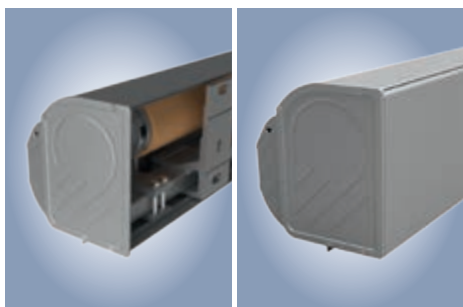

Perfect protection and versatile installation

Once the awning is retracted, both the fabric and the mechanical parts are safely protected inside the cassette. A number of versions are available depending on where the awning is to be fitted.

- K 2000 with fully closed cassette for any type of building
- I 2000 without rear wall profile, for wall installation