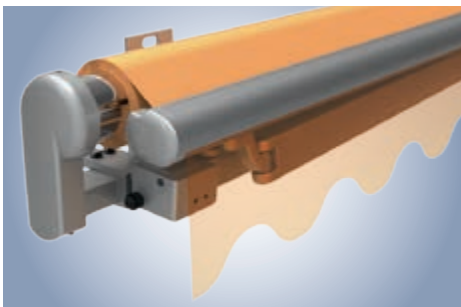

For all types of structures

As an open awning, the Topas is an especially good fit in niches, alcoves and below balconies. Available in numerous different versions.

- the addition of an aluminium top profile protects the fabric from the elements
- 2-section systems up to 12 m wide, with continuous fabric or jockey cover